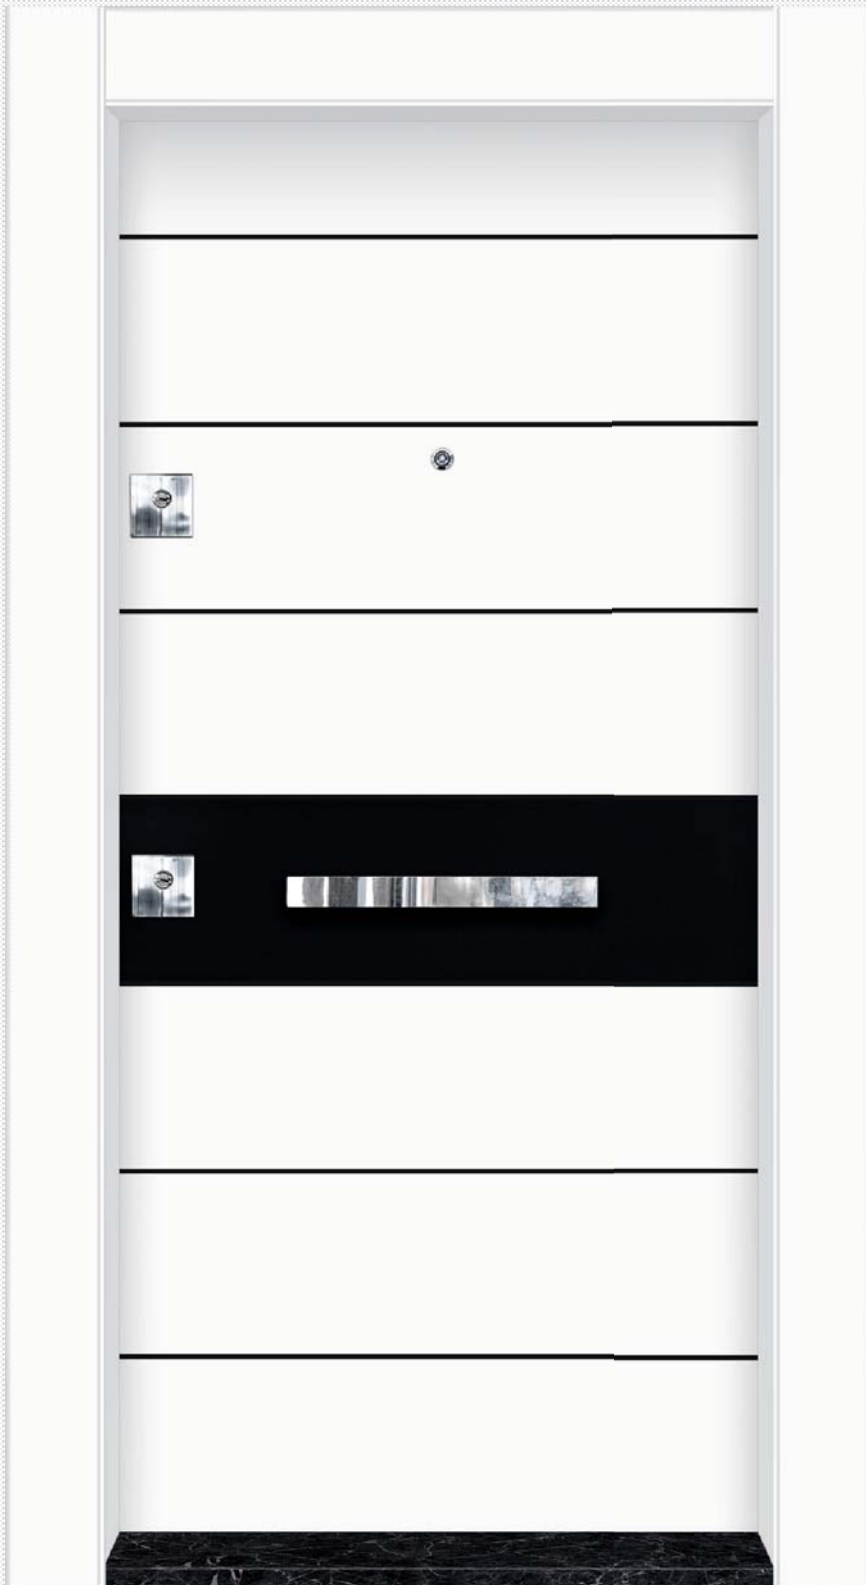

METRO ▶ GAZEZ - 1019
Panel / Panel

METRO ▶ PNL - GAZEZ
Panel / Panel

METRO ▶ PNL - GRİ MEŞE
Panel / Panel

METRO ▶ PNL - SARU. SPECIAL
Panel / Panel

METRO ▶ PNL - HIGH GLOSS
Panel / Panel

METRO ▶ POLAT - 001
Panel / Panel